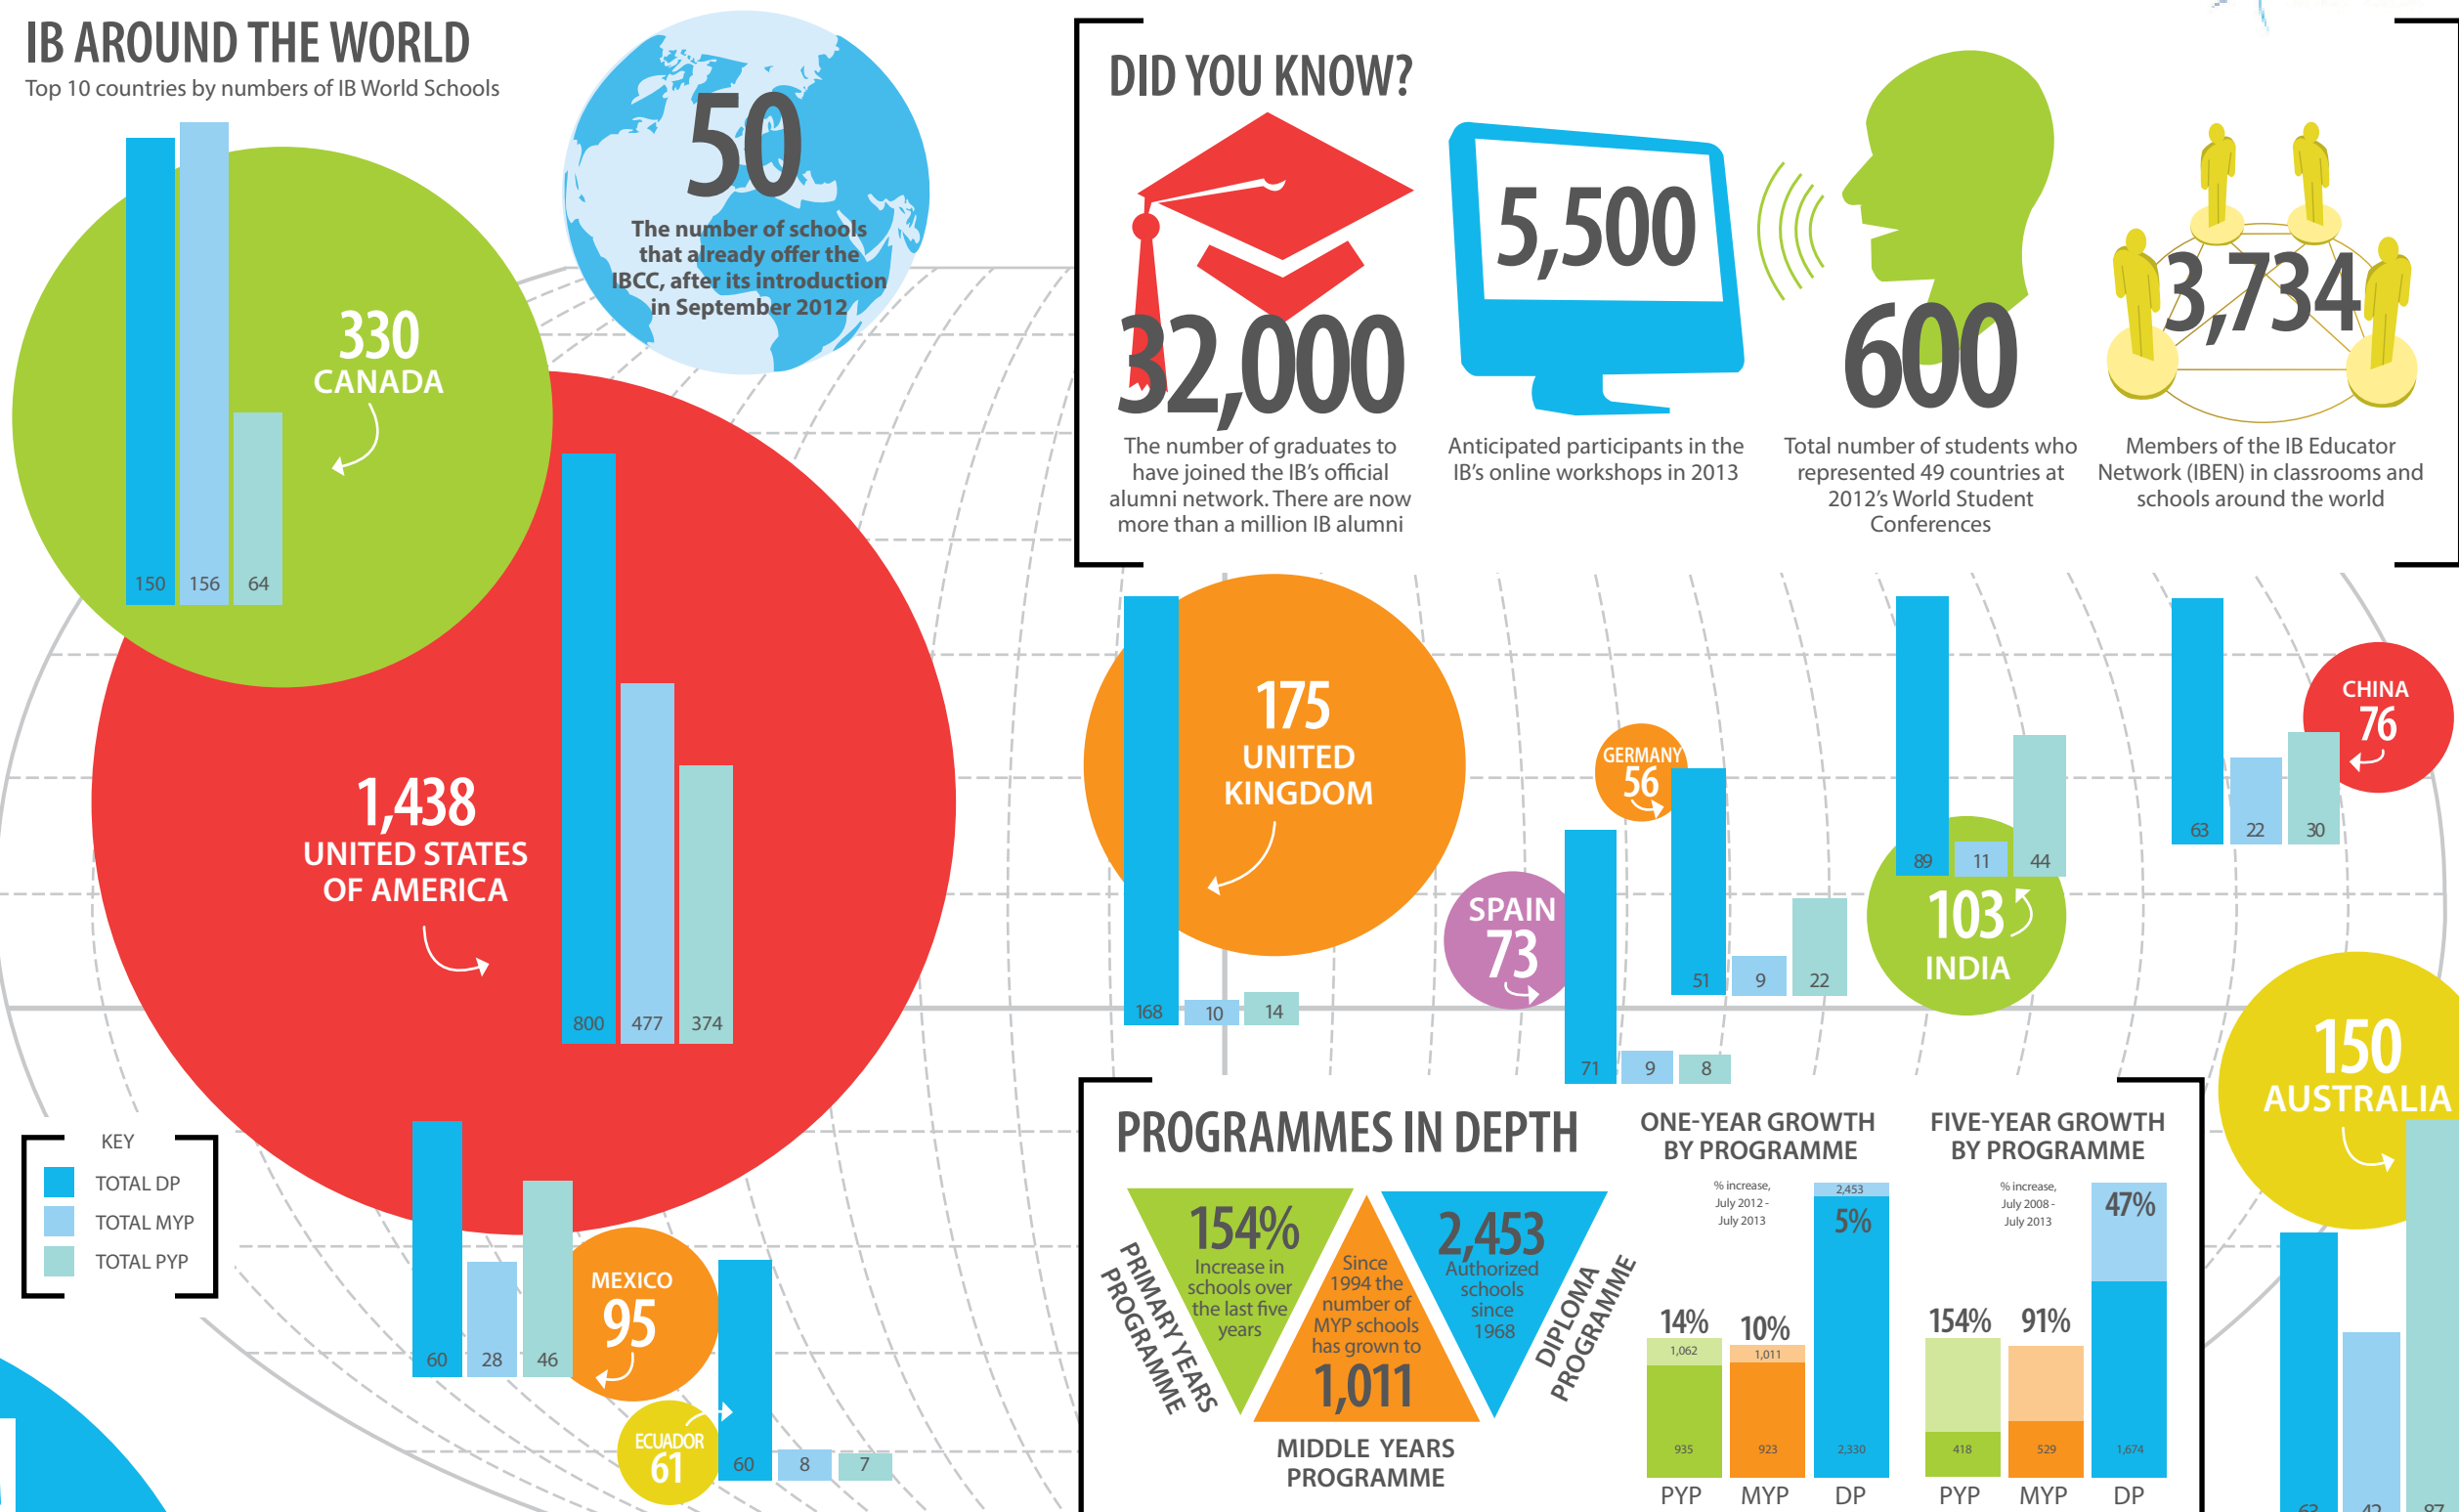

THE BIG NUMBERS

3,631

Schools the IB currently works with around the world\*

1,116,000

The number of students with access to the four IB programmes

57,000

Teachers trained by the IB in 2012

1,034,665

The number of student scripts submitted for examination in 2012 - 79 percent were marked electronically

2,000<sup>th</sup>

IB World School in the Americas was authorized in April 2012

IB AROUND THE WORLD

Top 10 countries by numbers of IB World Schools

DID YOU KNOW?

32,000

The number of graduates to have joined the IB's official alumni network. There are now more than a million IB alumni

5,500

Anticipated participants in the IB's online workshops in 2013

THE HISTORY OF THE IB

Where the IB started and how it has developed over the last 45 years

1968

The **Diploma Programme** was created by teachers at the International School of Geneva

1980

**Recognition** From the early 1980s, the Diploma Programme has been accepted by major universities