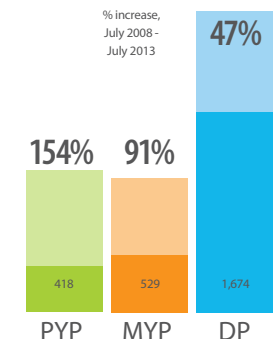

Top 10 countries by numbers of IB World Schools

DID YOU KNOW?

32,000

The number of graduates to have joined the IB's official alumni network. There are now more than a million IB alumni

5,500

Anticipated participants in the IB's online workshops in 2013

600

Total number of students who represented 49 countries at 2012's World Student Conferences

3,734

Members of the IB Educator Network (IBEN) in classrooms and schools around the world

PROGRAMMES IN DEPTH

ONE-YEAR GROWTH BY PROGRAMME

FIVE-YEAR GROWTH BY PROGRAMME

THE IB IN NUMBERS

It provides education for more than a million students in 146 countries. How did the IB come so far from humble beginnings? It's all in the numbers...