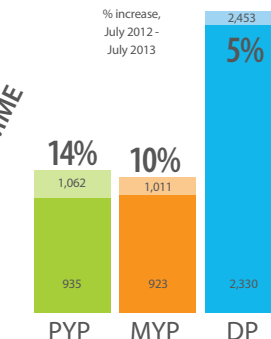

Top 10 countries by numbers of IB World Schools

DID YOU KNOW?

32,000

The number of graduates to have joined the IB's official alumni network. There are now more than a million IB alumni

5,500

Anticipated participants in the IB's online workshops in 2013

600

Total number of students who represented 49 countries at 2012's World Student Conferences

3,734

Members of the IB Educator Network (IBEN) in classrooms and schools around the world

PROGRAMMES IN DEPTH

ONE-YEAR GROWTH BY PROGRAMME

FIVE-YEAR GROWTH BY PROGRAMME

THE IB IN NUMBERS

It provides education for more than a million students in 146 countries. How did the IB come so far from humble beginnings? It's all in the numbers...